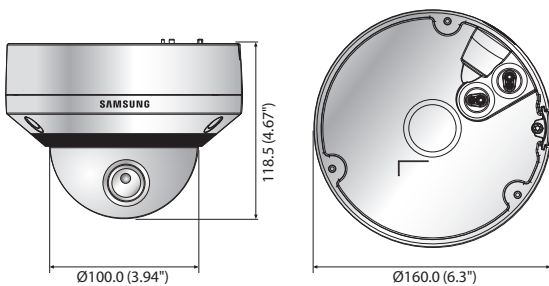

Dimensions

Unit : mm (inch)